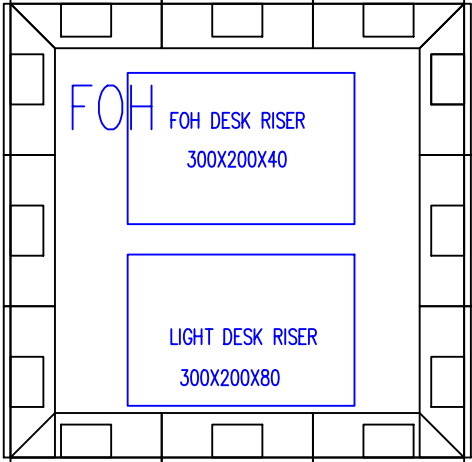

800

STAGE H=200

240V

240V

bass

KEY

Fxboard

240V

MONITOR DESK

1200

BARRICADE

BARRICADE

FOH

FOH DESK RISER
300x200x40

LIGHT DESK RISER
300x200x80